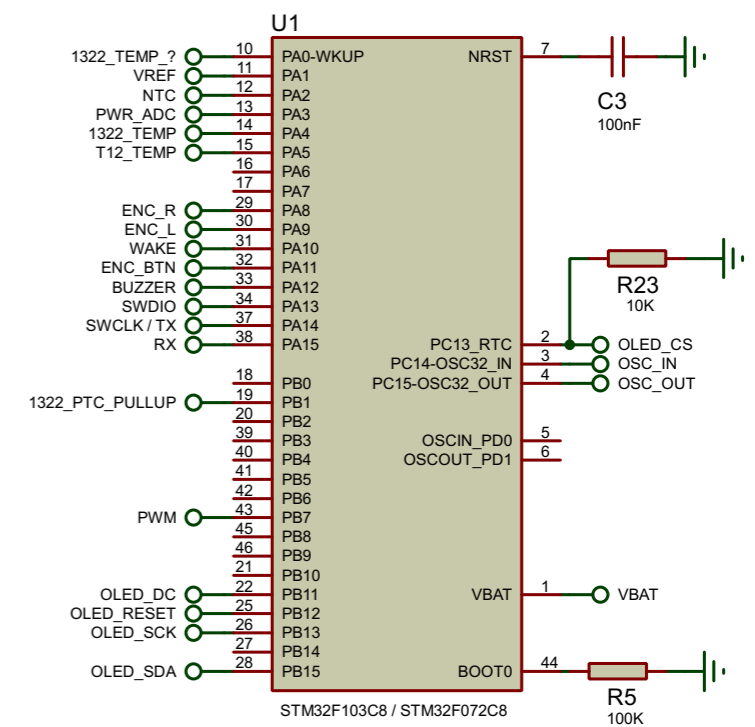

IRON CONNECTOR

PWM

ENCODER

BUZZER

NTC

PWR SUPPLY

VREF

HANDLE SWITCH

RTC

SWD

OLED 1.3 SSD1306

MCU

(Not connected to handle by default)

1322 TC?

T12 TC