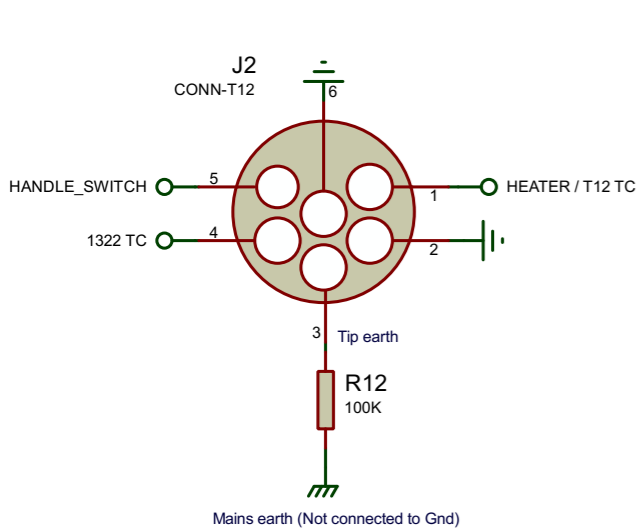

IRON CONNECTOR

PWM

ENCODER

BUZZER

NTC

PWR SUPPLY

VREF

HANDLE SWITCH

RTC

SWD

OLED 1.3 SSD1306

MCU

(Not connected to handle by default)

1322 TC?

T12 TC