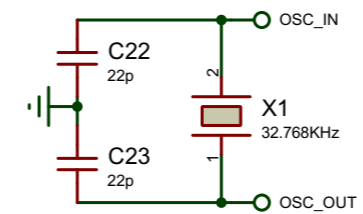

IRON CONNECTOR

PWM

ENCODER

BUZZER

NTC

PWR SUPPLY

VREF

HANDLE SWITCH

RTC

SWD

OLED 1.3 SSD1306

MCU

(Not connected to handle by default)

1322 TC?

T12 TC