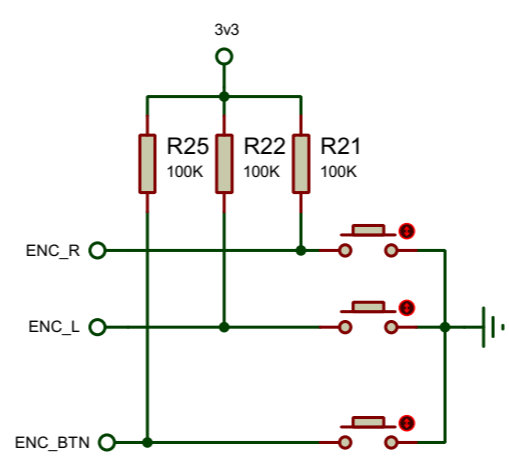

IRON CONNECTOR

PWM

ENCODER

BUZZER

NTC

PWR SUPPLY

VREF

HANDLE SWITCH

RTC

SWD

OLED 1.3 SSD1306

MCU

(Not connected to handle by default)

1322 TC?

T12 TC