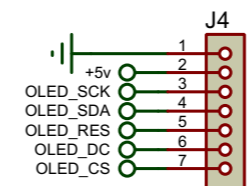

IRON CONNECTOR

PWM

ENCODER

BUZZER

NTC

PWR SUPPLY

VREF

HANDLE SWITCH

RTC

SWD

OLED 1.3 SSD1306

MCU

(Not connected to handle by default)

1322 TC?

T12 TC