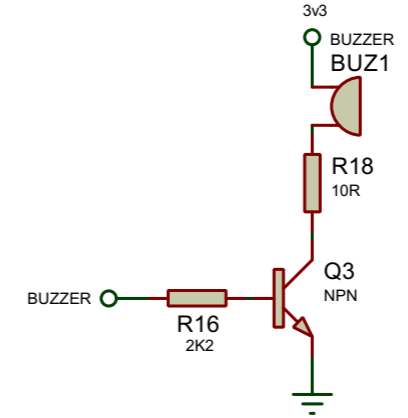

IRON CONNECTOR

PWM

ENCODER

BUZZER

NTC

PWR SUPPLY

VREF

HANDLE SWITCH

RTC

SWD

OLED 1.3 SSD1306

MCU

(Not connected to handle by default)

1322 TC?

T12 TC