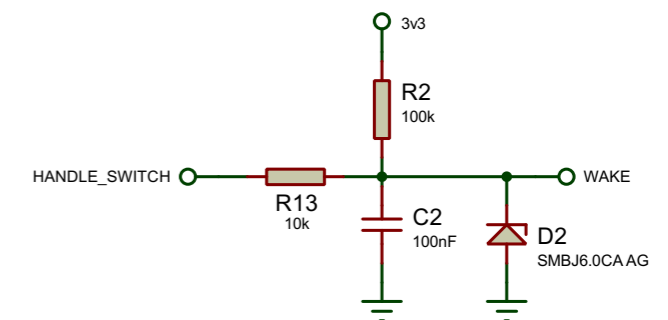

IRON CONNECTOR

PWM

ENCODER

BUZZER

NTC

PWR SUPPLY

VREF

HANDLE SWITCH

RTC

SWD

OLED 1.3 SSD1306

MCU

(Not connected to handle by default)

1322 TC?

T12 TC