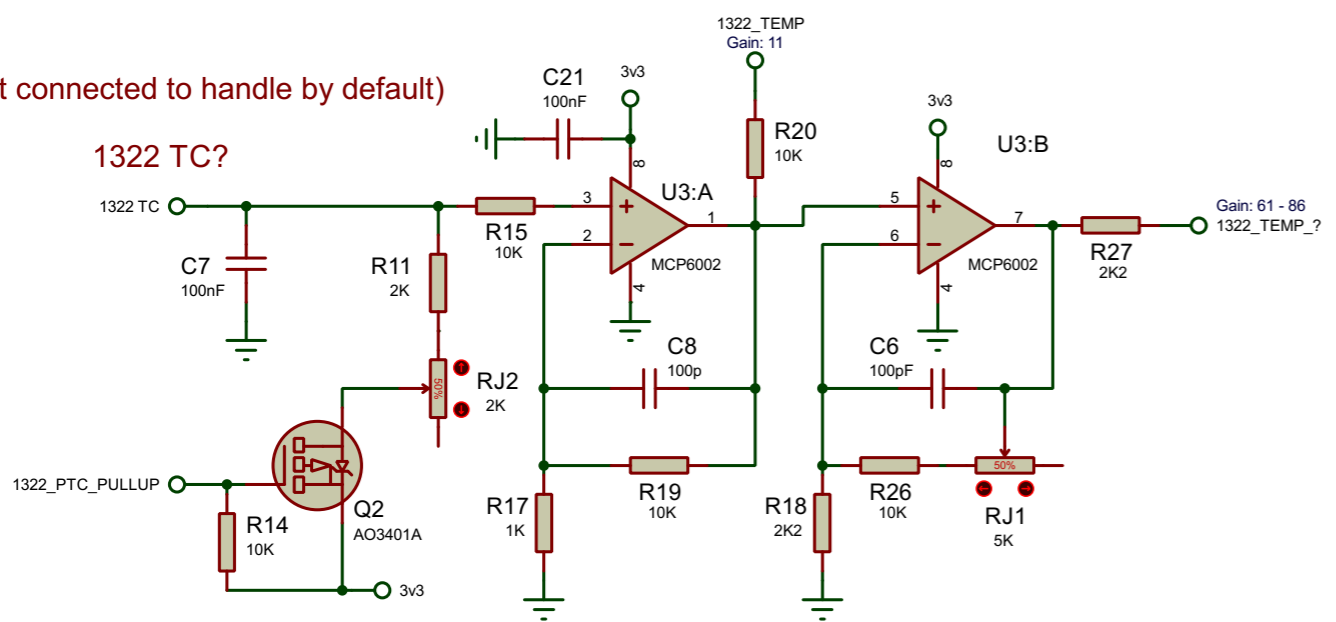

RTC

SWD

OLED 1.3 SSD1306

MCU

(Not connected to handle by default)

1322 TC?

T12 TC