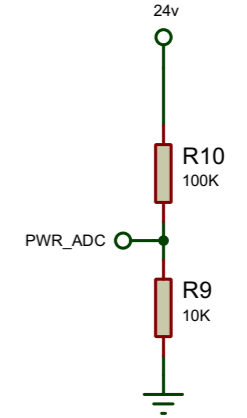

IRON CONNECTOR

PWM

ENCODER

BUZZER

NTC

PWR SUPPLY

VREF

HANDLE SWITCH

RTC

SWD

OLED 1.3 SSD1306

MCU

(Not connected to handle by default)

1322 TC?

T12 TC