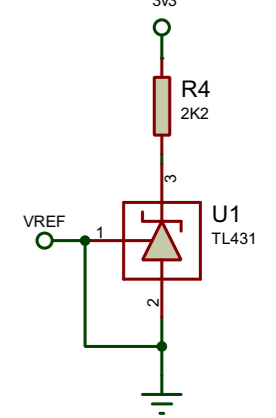

IRON CONNECTOR

PWM

ENCODER

BUZZER

NTC

PWR SUPPLY

VREF

HANDLE SWITCH

RTC

SWD

OLED 1.3 SSD1306

MCU

(Not connected to handle by default)

1322 TC?

T12 TC