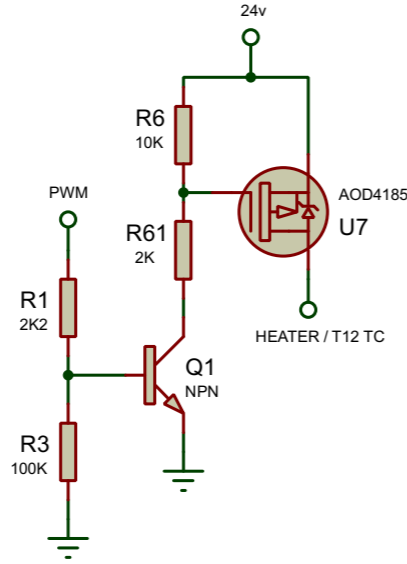

IRON CONNECTOR

PWM

ENCODER

BUZZER

NTC

PWR SUPPLY

VREF

HANDLE SWITCH

RTC

SWD

OLED 1.3 SSD1306

MCU

(Not connected to handle by default)

1322 TC?

T12 TC