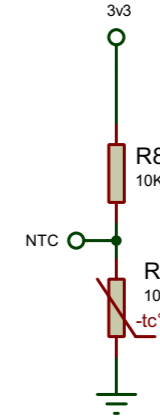

IRON CONNECTOR

PWM

ENCODER

BUZZER

NTC

PWR SUPPLY

VREF

HANDLE SWITCH

RTC

SWD

OLED 1.3 SSD1306

MCU

(Not connected to handle by default)

1322 TC?

T12 TC